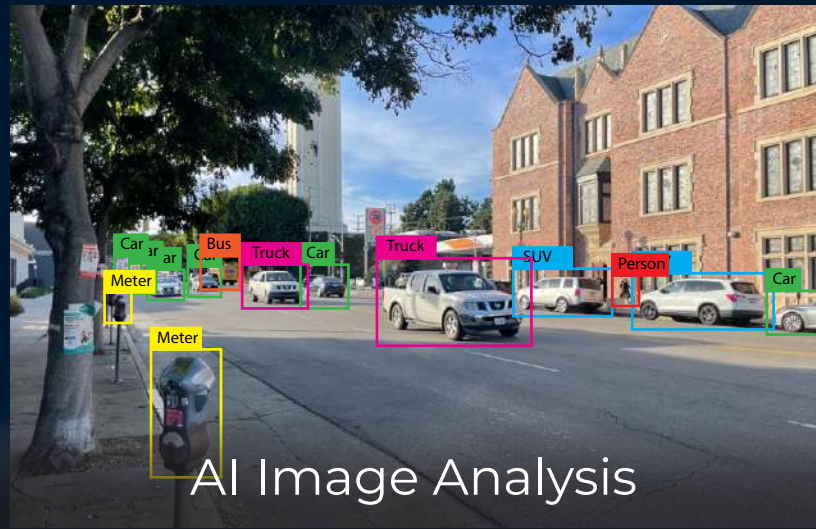

Software Development

Embedded Electronics

Optomechanical Design

AR Development Kits

Optical Engineering

Smart Cameras

Holo chip provides engineering services and solutions for the simulation and training market with a focus on AR, advanced display systems, embedded electronics, optics, and software development.